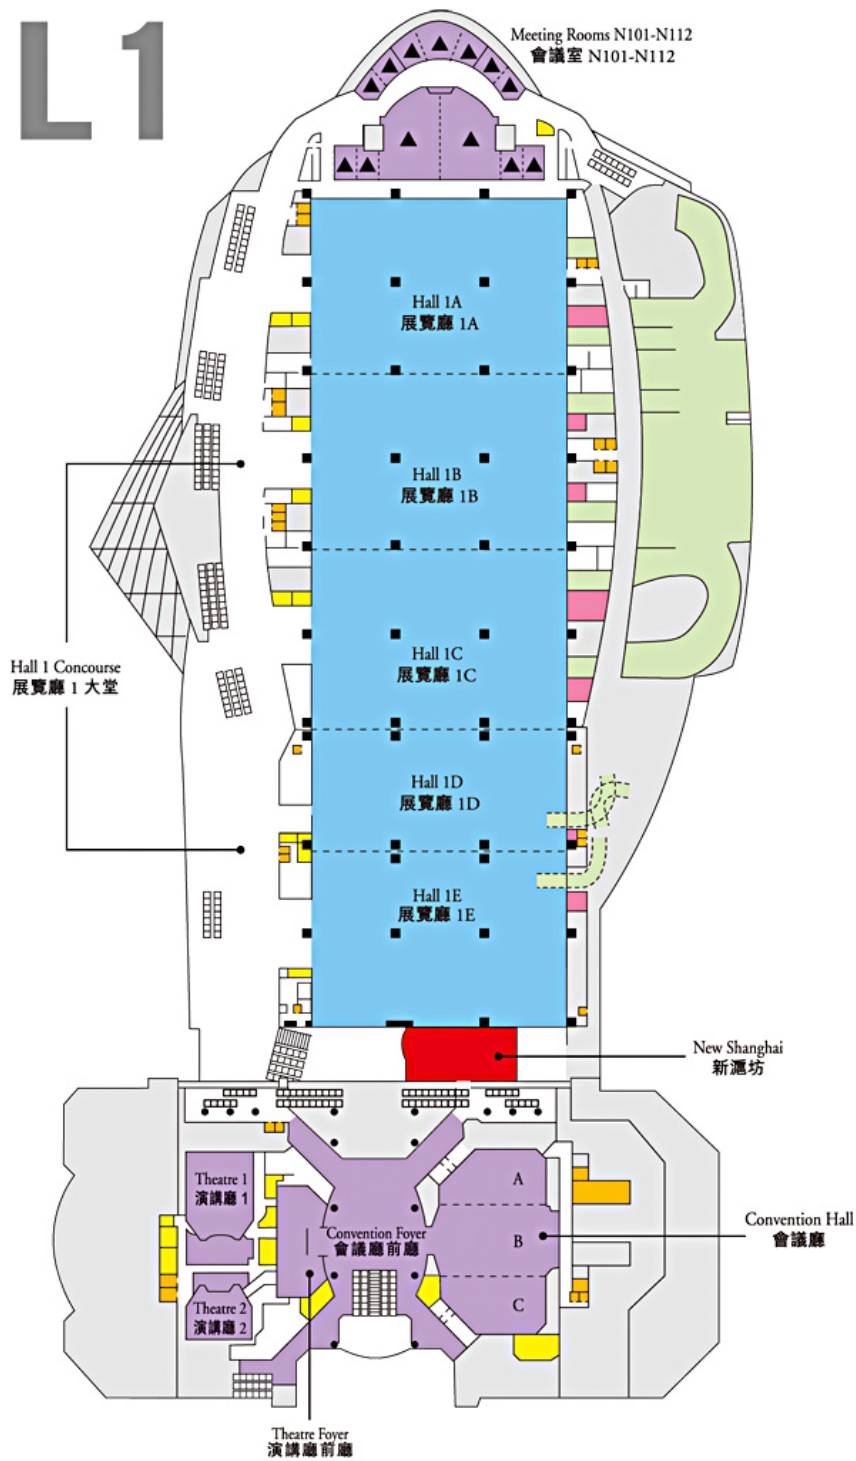

L1

	Gross Floor Area sq.m.	Dimensions L x W x H m	Capacity 3m x 3m Exhibition Stands
Hall 1 A-E	19,890	255 x 78 x 10.5	1,312
Hall 1 A-C	12,636	162 x 78 x 10.5	770
Hall 1 AB / 1BC	8,424	108 x 78 x 10.5	515
Hall 1 DE	7,254	93 x 78 x 10.5	415
Hall 1 A	4,212	54 x 78 x 10.5	255
Hall 1 B	4,212	54 x 78 x 10.5	260
Hall 1 C	4,212	54 x 78 x 10.5	255
Hall 1 D	3,042	39 x 78 x 10.5	166
Hall 1 E	4,212	54 x 78 x 10.5	245