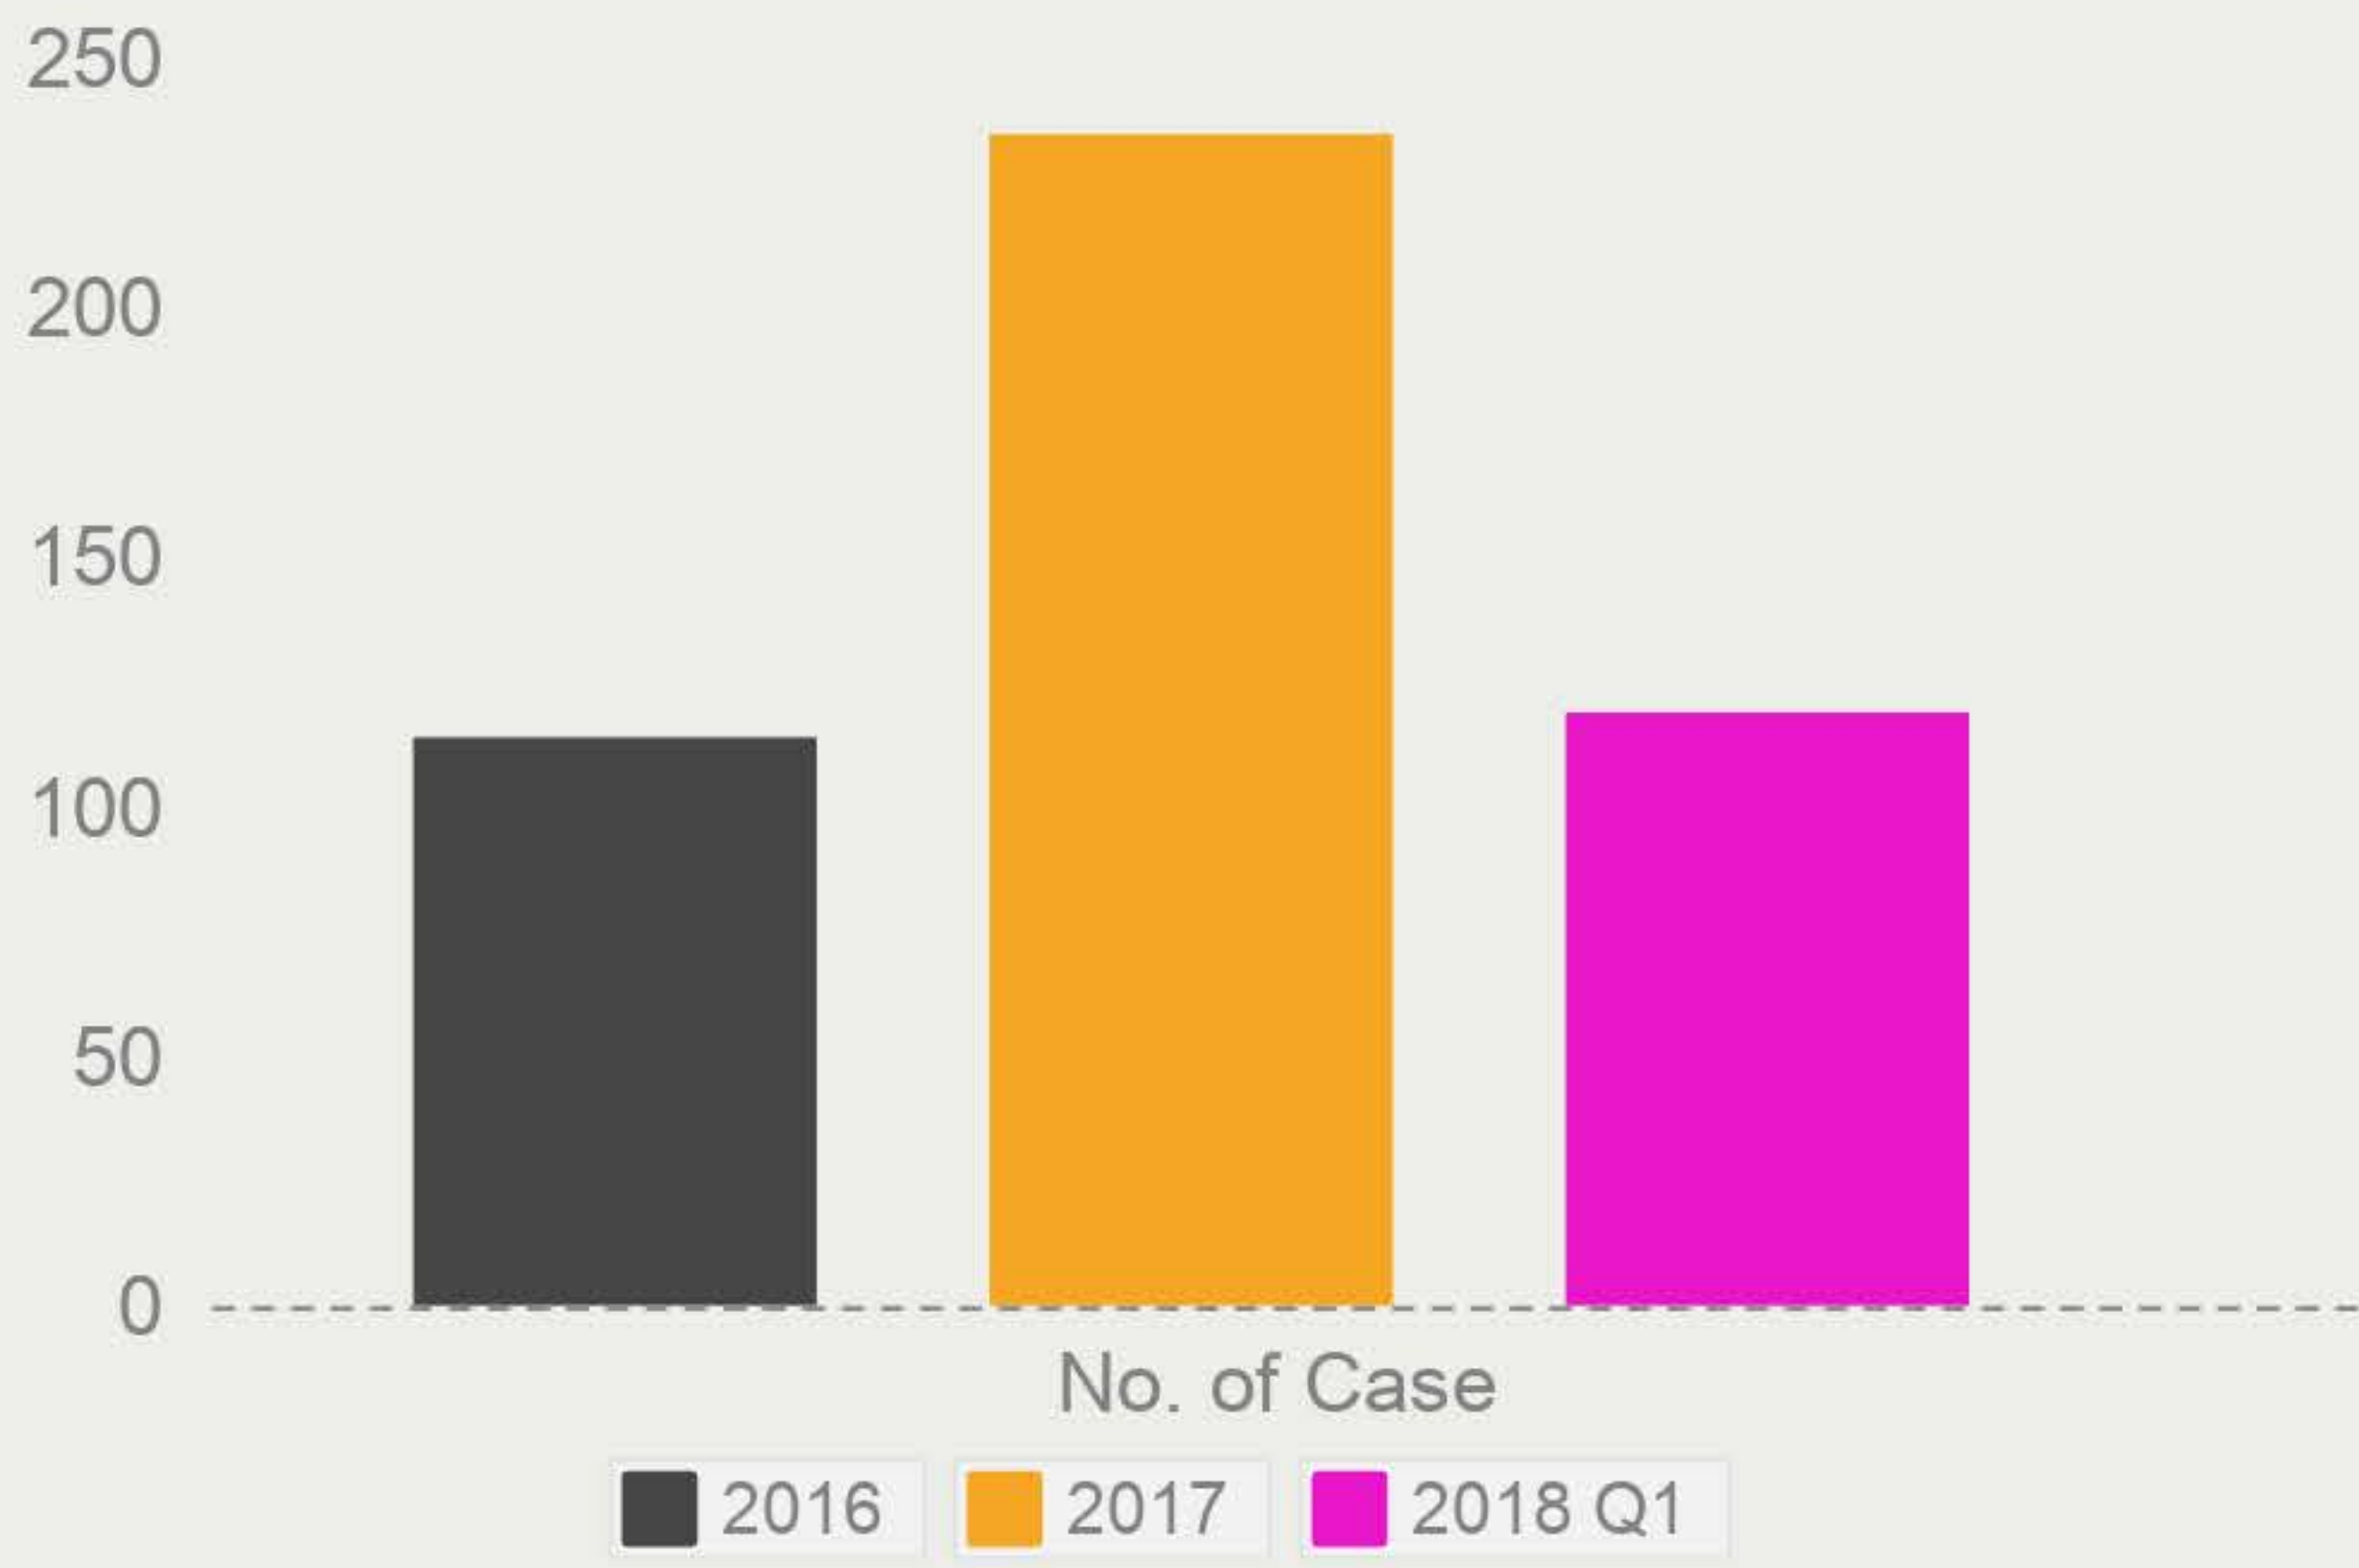

SNAPSHOT OF ROMANCE SCAM

235 cases reported in 2017, i.e. **106%** increase when compared with 2016

119 cases reported in Q1 2018, **230%** increase when compared with Q1 2017

Over **90%** of victims were female

Male (6.38%) Female (93.62%)

Mainly local victims

Local Others

Over **80%** of victims were aged between **31** and **60**

< 18 (0%) 18-30 (10.39%) 31-40 (25.97%) 41-50 (36.36%) 51-60 (20.78%) > 60 (6.49%)

Majority of victims were white-collar workers, working in service sector or professionals

Blue-collar (9.36%) White-collar (35.74%) Professionals (11.49%) Service Industry (19.57%) Others (23.83%)

100%

Victims never physically met the other party