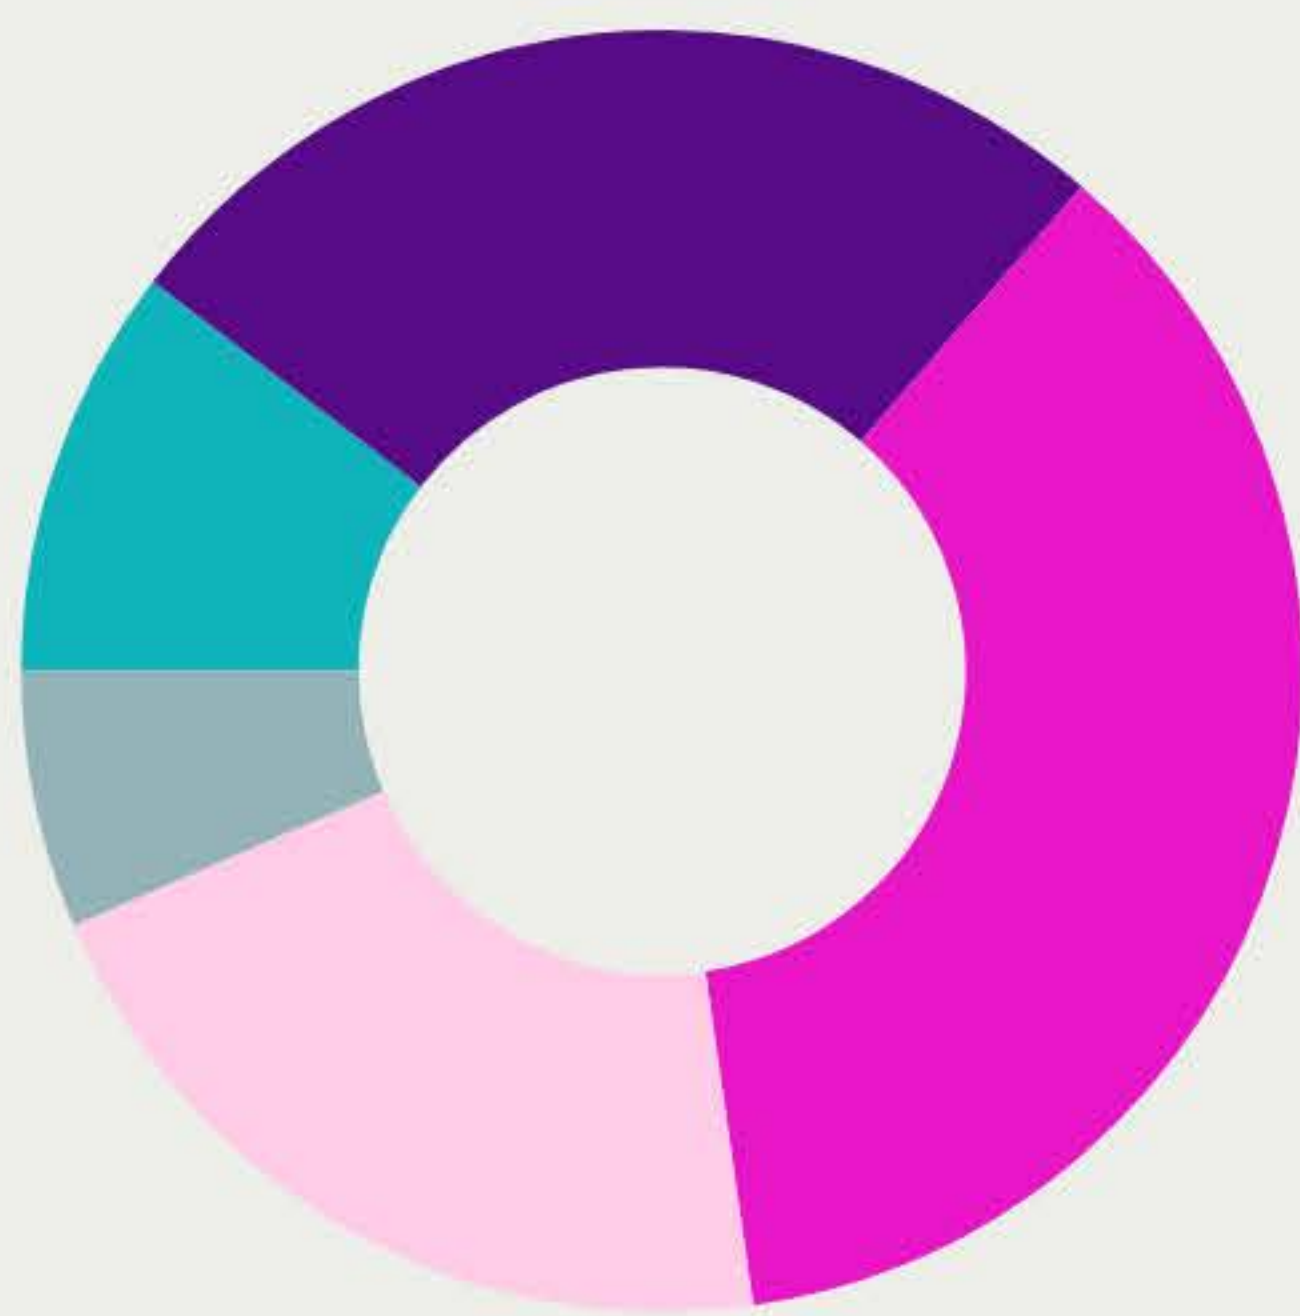

SNAPSHOT OF ROMANCE SCAM

235 cases reported in 2017, i.e. **106%** increase when compared with 2016

119 cases reported in Q1 2018, **230%** increase when compared with Q1 2017

Over **90%** of victims were female

Male (6.38%) Female (93.62%)

Mainly local victims

Local Others

Over **80%** of victims were aged between **31** and **60**

< 18 (0%) 18-30 (10.39%) 31-40 (25.97%) 41-50 (36.36%) 51-60 (20.78%) > 60 (6.49%)

Majority of victims were white-collar workers, working in service sector or professionals

Blue-collar (9.36%) White-collar (35.74%) Professionals (11.49%) Service Industry (19.57%) Others (23.83%)

100%

Victims never physically met the other party