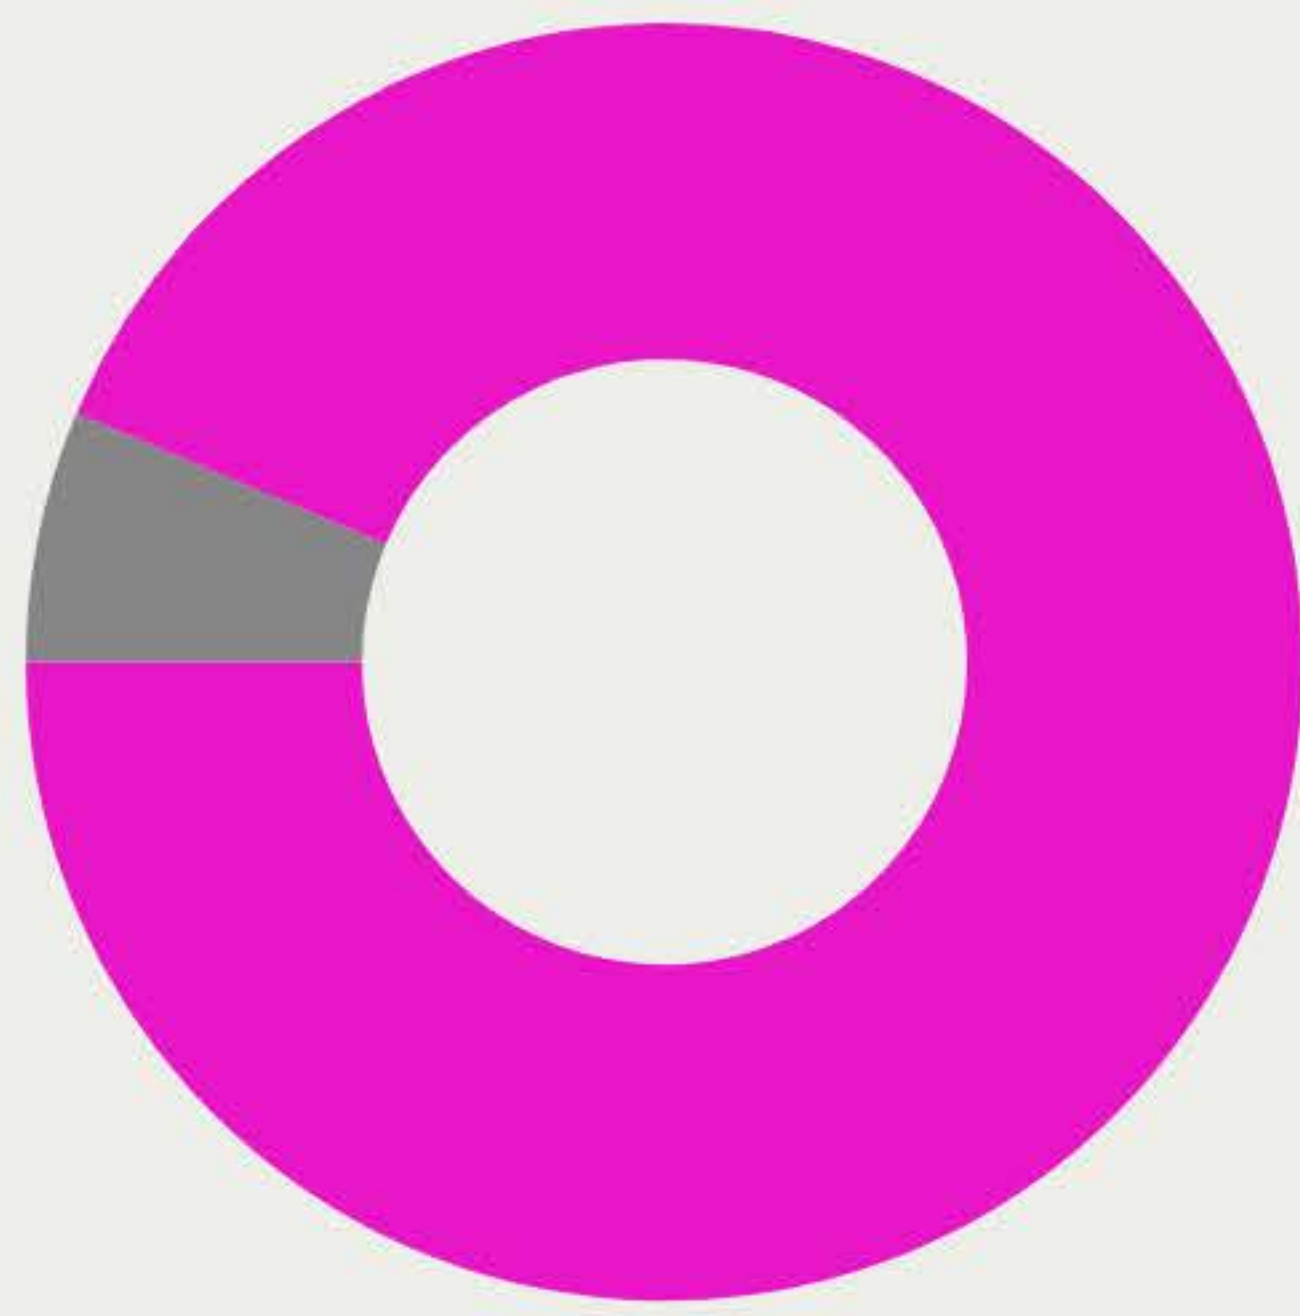

SNAPSHOT OF ROMANCE SCAM

235 cases reported in 2017, i.e. **106%** increase when compared with 2016

119 cases reported in Q1 2018, **230%** increase when compared with Q1 2017

Over **90%** of victims were female

Male (6.38%) Female (93.62%)

Mainly local victims

Local Others

Over **80%** of victims were aged between **31** and **60**

< 18 (0%) 18-30 (10.39%) 31-40 (25.97%) 41-50 (36.36%) 51-60 (20.78%) > 60 (6.49%)

Majority of victims were white-collar workers, working in service sector or professionals

Blue-collar (9.36%) White-collar (35.74%) Professionals (11.49%) Service Industry (19.57%) Others (23.83%)

100%

Victims never physically met the other party